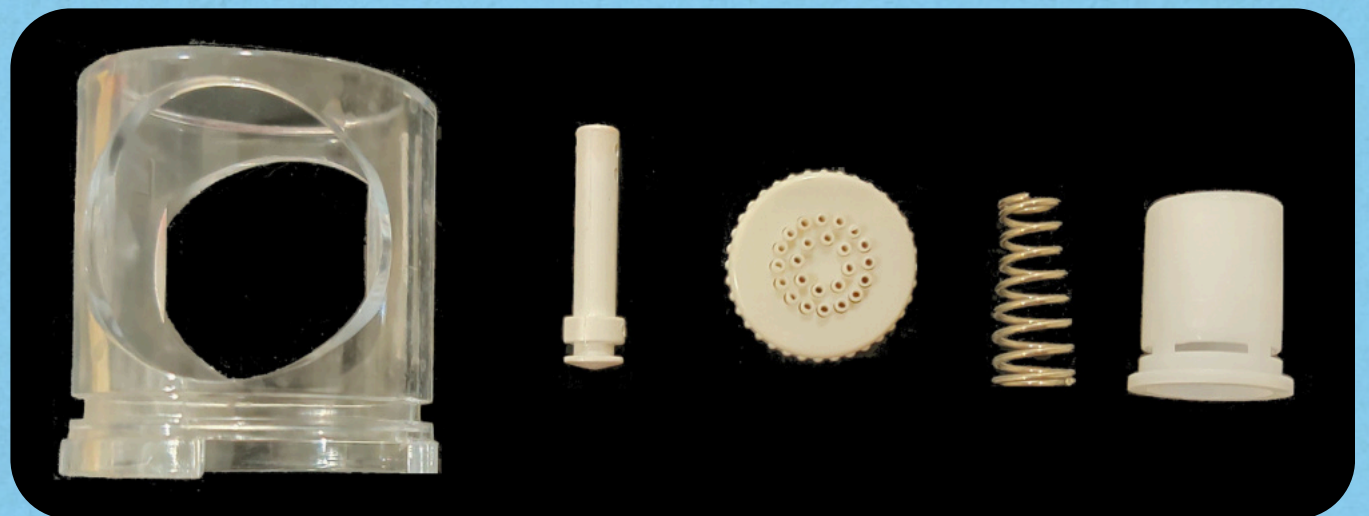

AVON SWITCHGEARS PVT. LTD.

SANITARYWARE PARTS CATALOGUE

Quarter-Turn Faucet Valve

(Available as-is or can be custom Moulds made to your specification)

Flush Valve Parts Similar to Docol

(Custom Moulds made to your specification)

Double Push Valve

(Custom Moulds made to your specification)

Hand-Shower Parts

(Custom Moulds made to your specification)

WHY CHOOSE AVON

100% MADE IN INDIA

HIGH QUALITY & DURABILITY

CUSTOM DEVELOPED FOR YOUR NEEDS