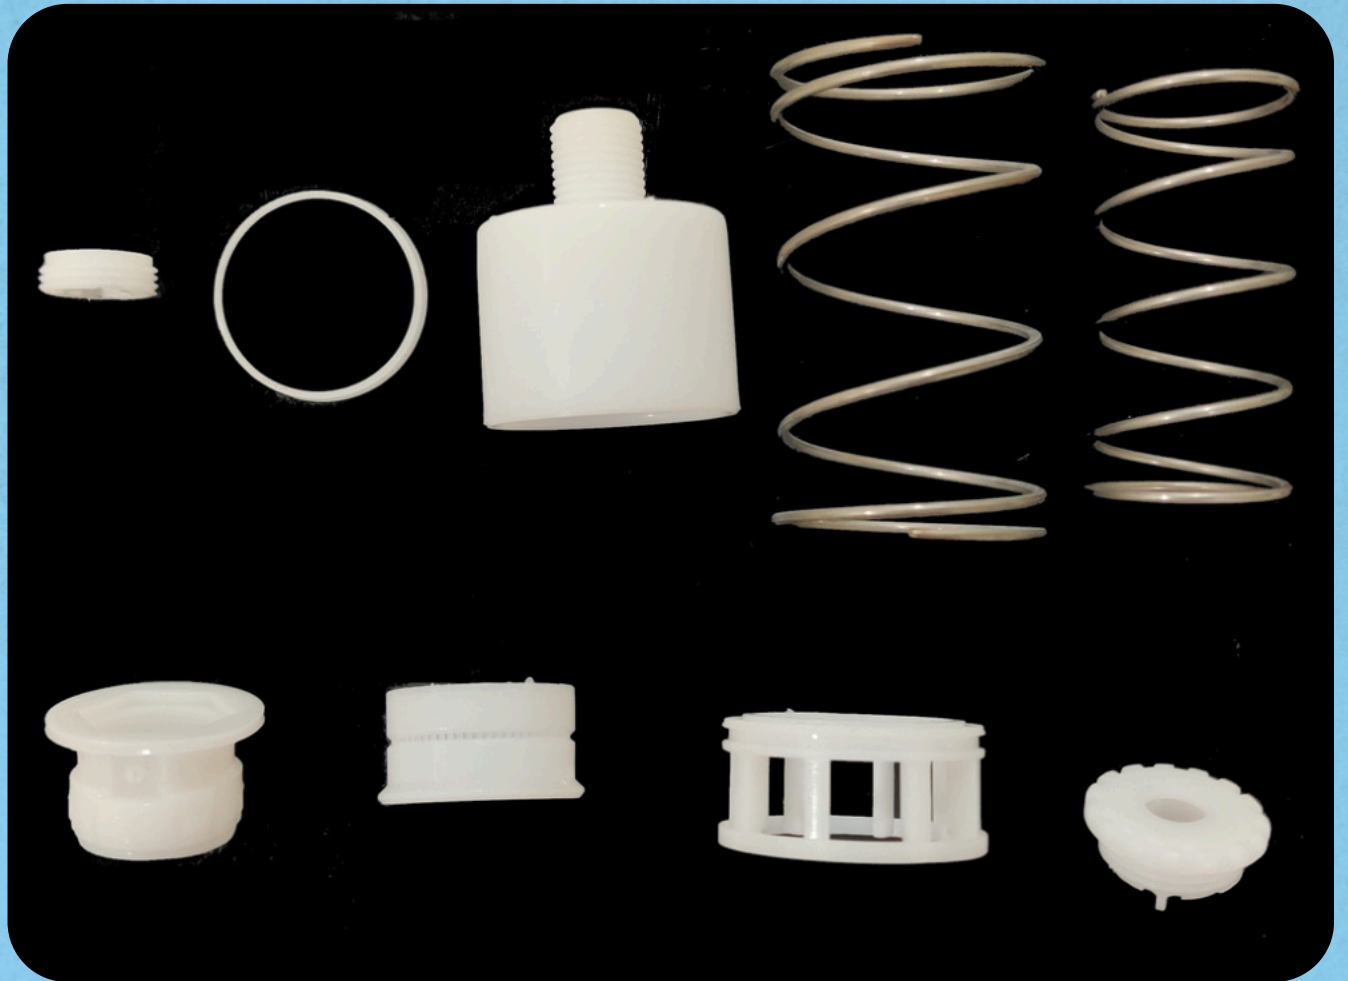

AVON SWITCHGEARS PVT. LTD.

SANITARYWARE PARTS CATALOGUE

Quarter-Turn Faucet Valve

(Available as-is or can be custom Moulds made to your specification)

Flush Valve Parts Similar to Docol

(Custom Moulds made to your specification)

Double Push Valve

(Custom Moulds made to your specification)

Hand-Shower Parts

(Custom Moulds made to your specification)

WHY CHOOSE AVON

100% MADE IN INDIA

HIGH QUALITY & DURABILITY

CUSTOM DEVELOPED FOR YOUR NEEDS